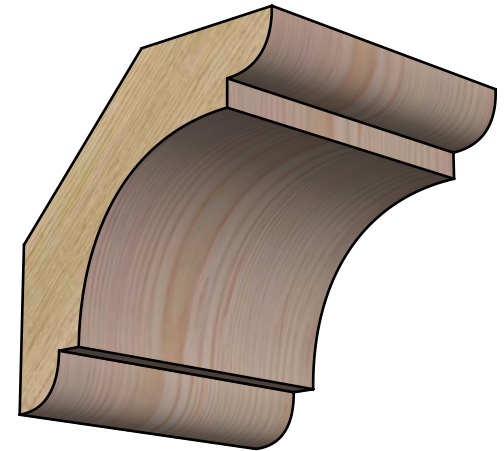

BRC06X06X06OLY00RDF

6"W X 6"D X 6"H OLYMPIC ROUGH SAWN BRACE, DOUGLAS FIR

SIDE

FRONT

EKENA MILLWORK
 2300 WEST MAIN ST.
 CLARKSVILLE, TX 75426
 TOLL FREE: 866-607-0453
 WWW.EKENAMILLWORK.COM

NOTES

1. INSTALLATION TO BE COMPLETED IN ACCORDANCE WITH MANUFACTURER'S SPECIFICATIONS.
2. DRAWING MAY NOT BE TO SCALE
3. THIS DRAWING IS INTENDED FOR DESIGN AND PLANNING PURPOSES ONLY.
4. ALL INFORMATION CONTAINED HEREIN WAS CURRENT AT THE TIME OF DEVELOPMENT BUT MUST BE REVIEWED AND APPROVED BY THE PRODUCT MANUFACTURER TO BE CONSIDERED ACCURATE.
5. PRODUCTS ARE NOT KILN DRIED. THIS ITEM IS UNIQUE AND WILL CONTAIN THE NATURAL VARIATIONS THAT THE WOOD SPECIES OFFERS. THIS MAY RESULT IN VARIATIONS UP TO 1/4"