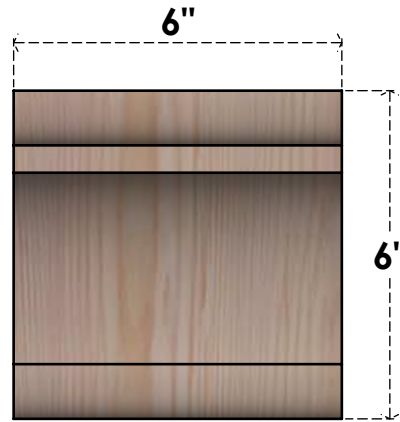

BRC06X06X06OLY00RDF

6"W X 6"D X 6"H OLYMPIC ROUGH SAWN BRACE, DOUGLAS FIR

SIDE

FRONT

EKENA MILLWORK
 2300 WEST MAIN ST.
 CLARKSVILLE, TX 75426
 TOLL FREE: 866-607-0453
 WWW.EKENAMILLWORK.COM

NOTES

1. INSTALLATION TO BE COMPLETED IN ACCORDANCE WITH MANUFACTURER'S SPECIFICATIONS.
2. DRAWING MAY NOT BE TO SCALE
3. THIS DRAWING IS INTENDED FOR DESIGN AND PLANNING PURPOSES ONLY.
4. ALL INFORMATION CONTAINED HEREIN WAS CURRENT AT THE TIME OF DEVELOPMENT BUT MUST BE REVIEWED AND APPROVED BY THE PRODUCT MANUFACTURER TO BE CONSIDERED ACCURATE.
5. PRODUCTS ARE NOT KILN DRIED. THIS ITEM IS UNIQUE AND WILL CONTAIN THE NATURAL VARIATIONS THAT THE WOOD SPECIES OFFERS. THIS MAY RESULT IN VARIATIONS UP TO 1/4"