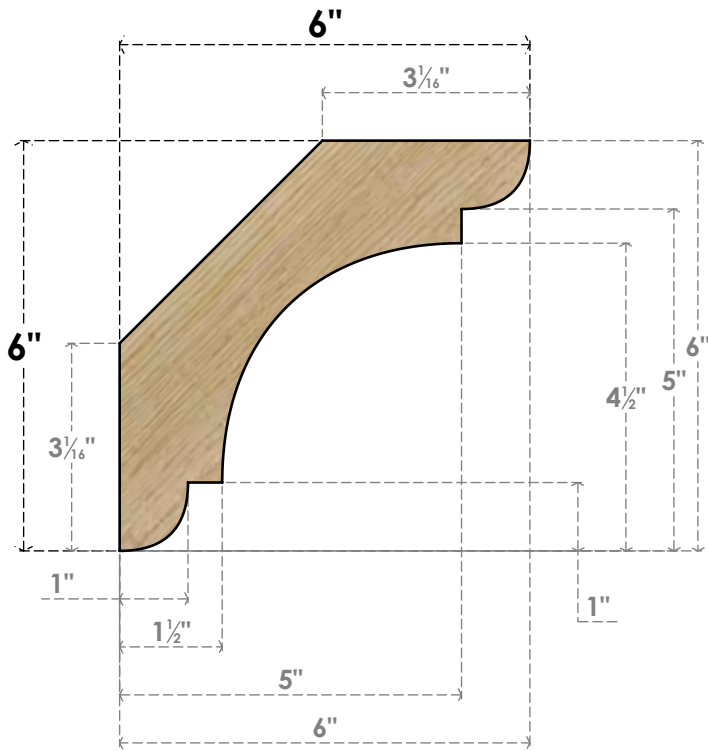

BRC06X06X06OLY00RDF

6"W X 6"D X 6"H OLYMPIC ROUGH SAWN BRACE, DOUGLAS FIR

SIDE

FRONT

EKENA MILLWORK
 2300 WEST MAIN ST.
 CLARKSVILLE, TX 75426
 TOLL FREE: 866-607-0453
 WWW.EKENAMILLWORK.COM

NOTES

1. INSTALLATION TO BE COMPLETED IN ACCORDANCE WITH MANUFACTURER'S SPECIFICATIONS.
2. DRAWING MAY NOT BE TO SCALE
3. THIS DRAWING IS INTENDED FOR DESIGN AND PLANNING PURPOSES ONLY.
4. ALL INFORMATION CONTAINED HEREIN WAS CURRENT AT THE TIME OF DEVELOPMENT BUT MUST BE REVIEWED AND APPROVED BY THE PRODUCT MANUFACTURER TO BE CONSIDERED ACCURATE.
5. PRODUCTS ARE NOT KILN DRIED. THIS ITEM IS UNIQUE AND WILL CONTAIN THE NATURAL VARIATIONS THAT THE WOOD SPECIES OFFERS. THIS MAY RESULT IN VARIATIONS UP TO 1/4"